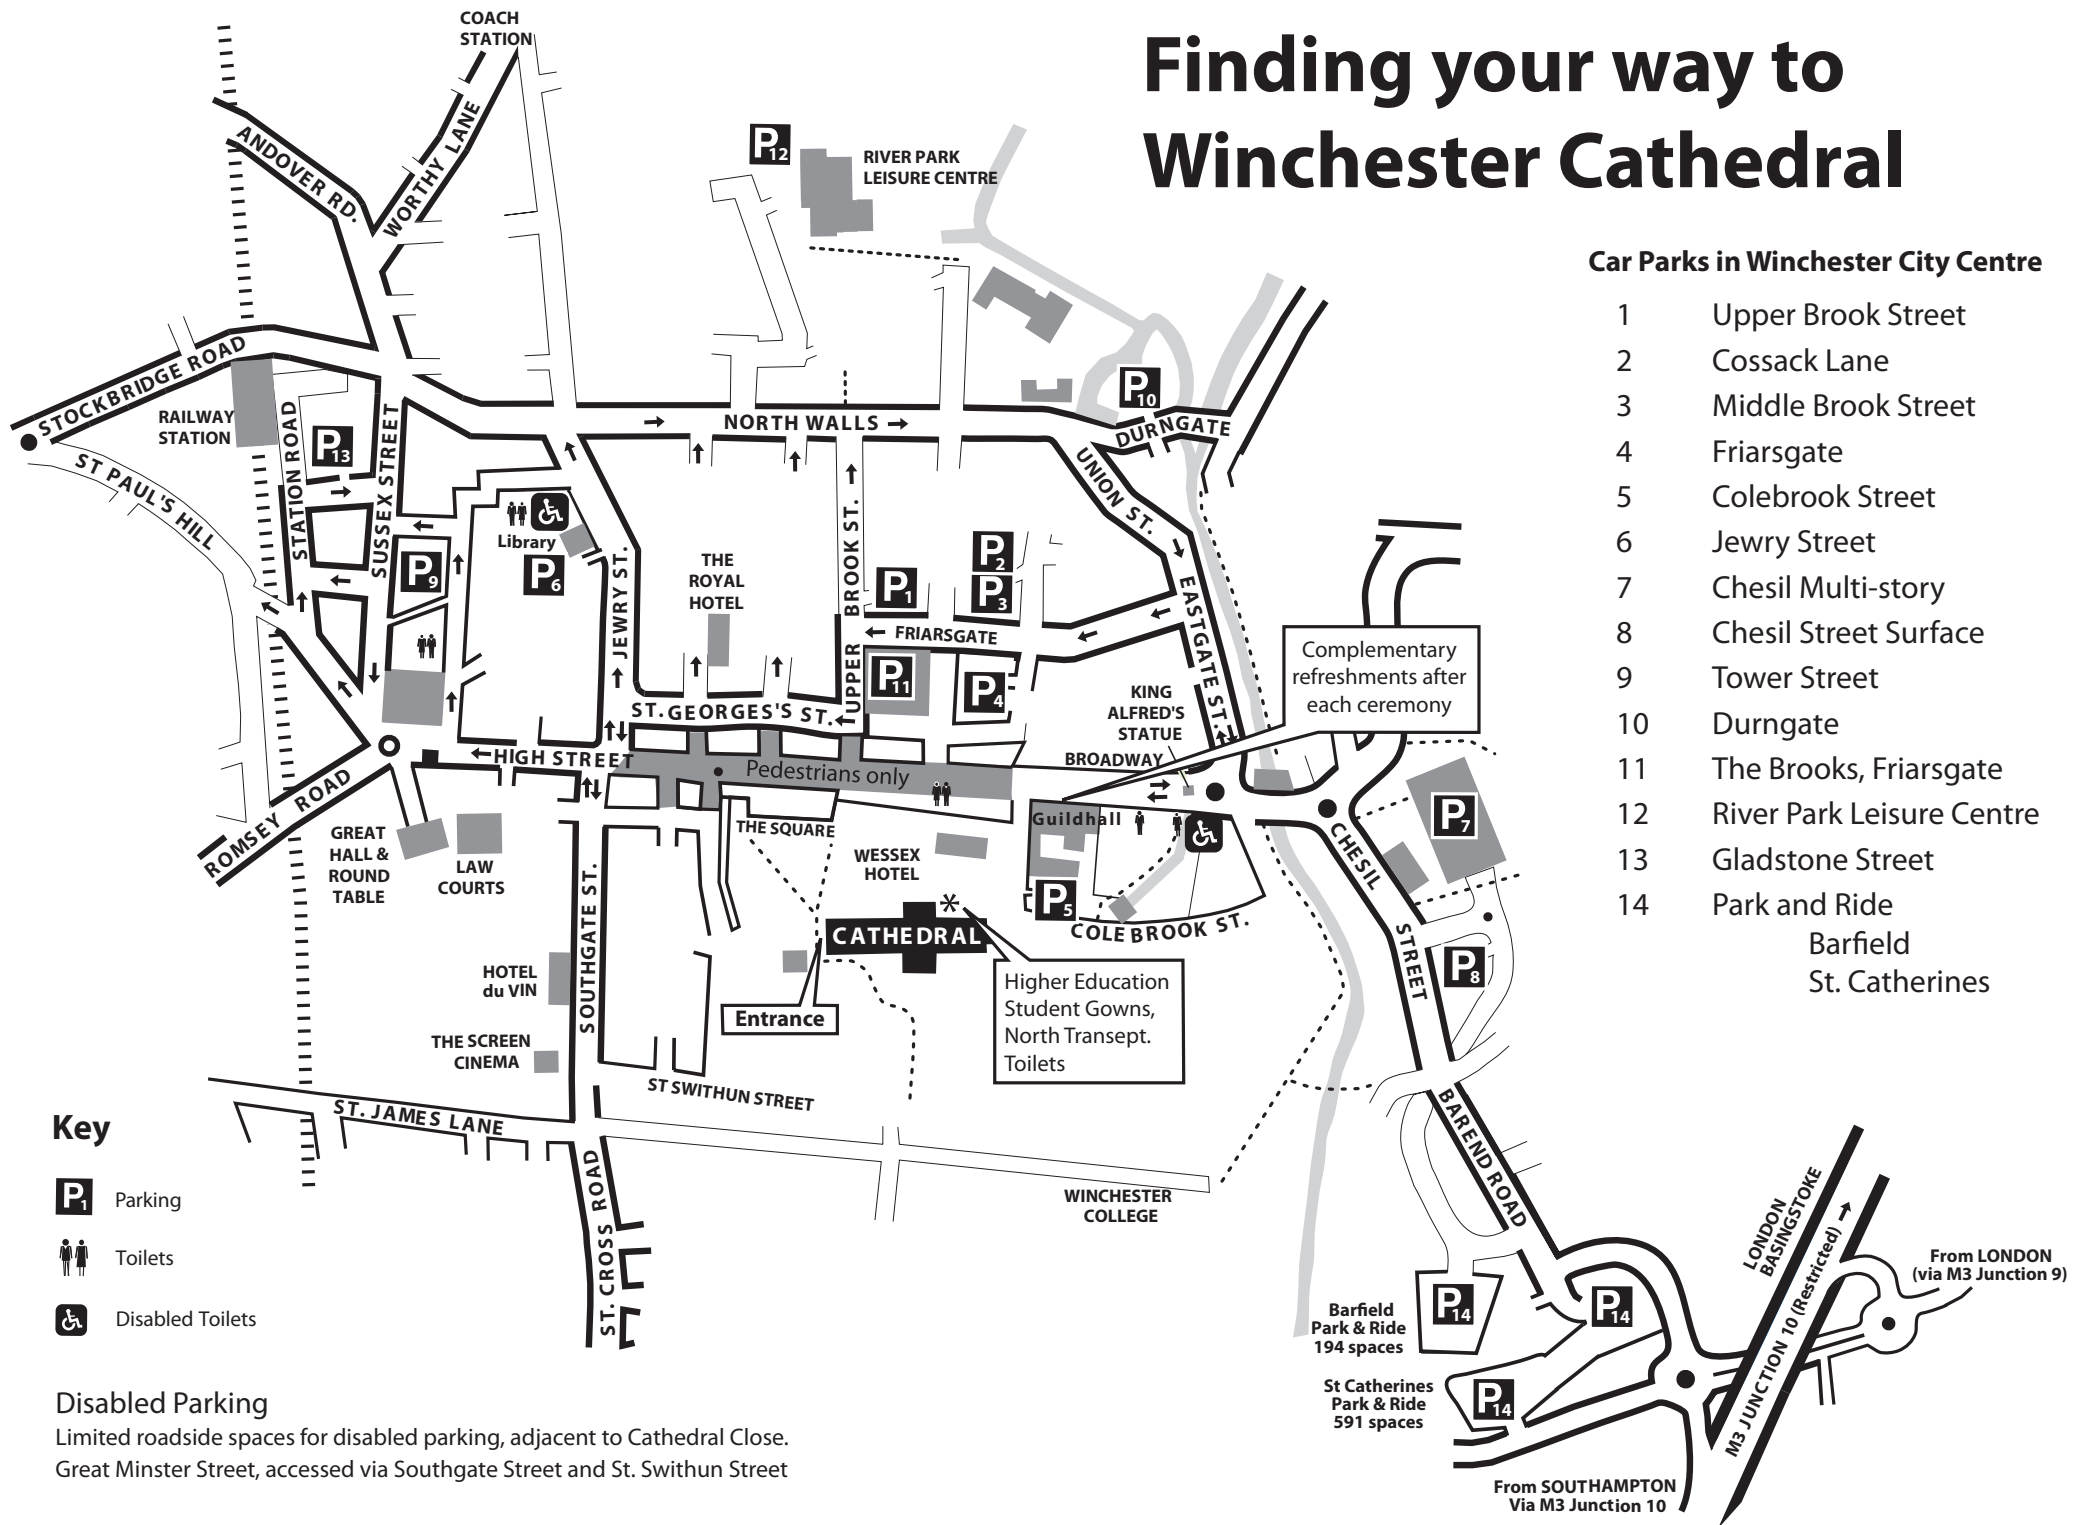

# Finding your way to Winchester Cathedral

## Car Parks in Winchester City Centre

- 1 Upper Brook Street
- 2 Cossack Lane
- 3 Middle Brook Street
- 4 Friarsgate
- 5 Colebrook Street
- 6 Jewry Street
- 7 Chesil Multi-story
- 8 Chesil Street Surface
- 9 Tower Street
- 10 Durngate
- 11 The Brooks, Friarsgate
- 12 River Park Leisure Centre
- 13 Gladstone Street
- 14 Park and Ride  
Barfield  
St. Catherines

### Disabled Parking

Limited roadside spaces for disabled parking, adjacent to Cathedral Close.  
Great Minster Street, accessed via Southgate Street and St. Swithun Street

Barfield Park & Ride  
194 spaces

St Catherines Park & Ride  
591 spaces

From SOUTHAMPTON  
Via M3 Junction 10

From LONDON  
(via M3 Junction 9)

Complementary refreshments after each ceremony

Higher Education Student Gowns, North Transept. Toilets